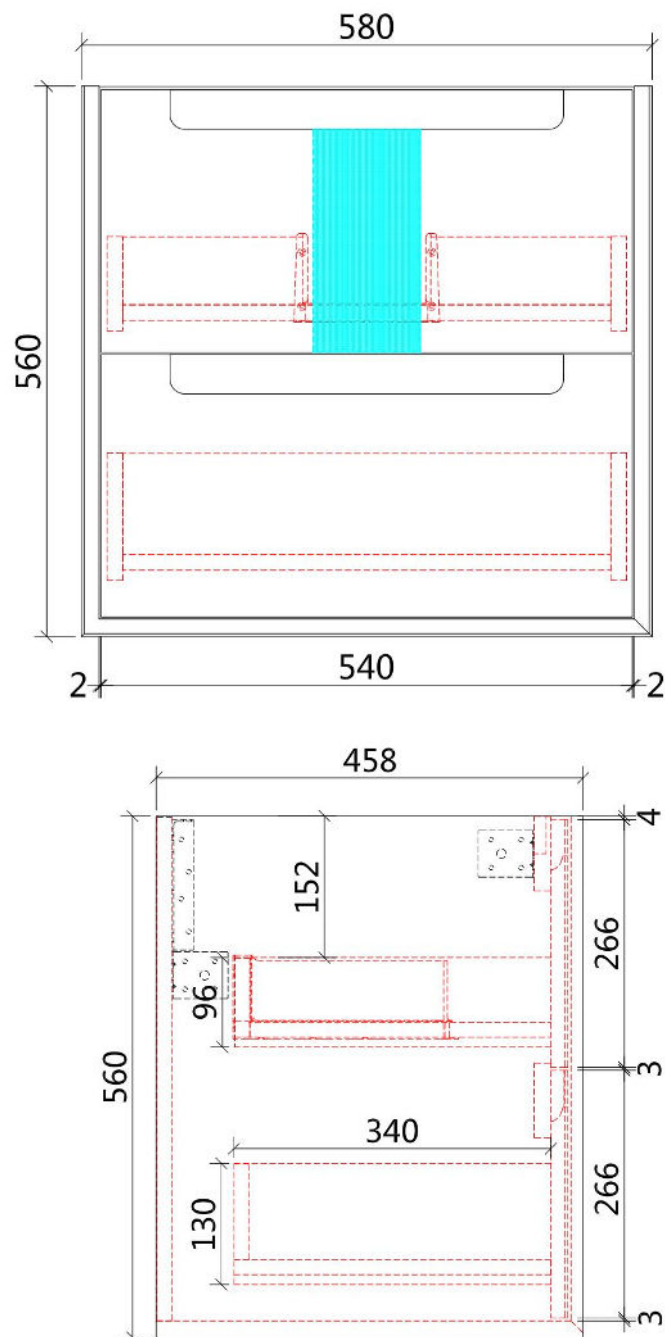

## FLAUTO WALL HUNG

Code: CAWH50-600

### Features:

- All-drawers model
- Premium-grade, durable timber plywood
- Contemporary Strata in matte white polyurethane finish
- Hettich Quadro S full extension, soft close drawer runners
- Minimalist L-rail design finger pull drawers
- Drawer Organiser included
- Premium graphite interior