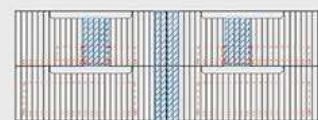

## TUSCANA WALL HUNG (Overall Depth 460MM) *Diamond Collection*

CAWH42-600

CAWH42-750

CAWH42-900

CAWH42-1200

CAWH42-1500

CAWH42-1800

MODEL	CABINET ONLY	CABINET MATCH WITH				
		CT28	ST26/46/56	ST26FT/46FT/56FT	ST86	ST66FT/86FT
		CERAMIC TOP	CATO/SNOW/PURE STONE TOP WITH UNDERMOUNT BASIN	CATO/SNOW/PURE FLAT STONE TOP ONLY	ALPINE STONE TOP WITH UNDERMOUNT BASIN	PALIS/ALPINE FLAT STONE TOP ONLY
CAWH42-600	\$1,479.00	\$1,595.00	\$1,859.00	\$1,760.00	\$1,975.00	\$1,815.00
CAWH42-750	\$1,495.00	\$1,665.00	\$1,925.00	\$1,829.00	\$2,105.00	\$1,945.00
CAWH42-900	\$1,525.00	\$1,725.00	\$1,989.00	\$1,889.00	\$2,195.00	\$2,029.00
CAWH42-1200	\$1,879.00	\$2,155.00	\$2,385.00	\$2,285.00	\$2,609.00	\$2,449.00
CAWH42-1500S	\$2,339.00	\$2,899.00	\$2,865.00	\$2,799.00	\$3,055.00	\$2,895.00
CAWH42-1500D	\$2,339.00	\$3,030.00	\$2,999.00	\$2,799.00	\$3,219.00	\$2,895.00
CAWH42-1800D	\$2,635.00		\$3,215.00*	\$2,959.00*	\$3,555.00	\$3,175.00

Prices of holes of benchtops on page 35-36  
\*No 1800mm in Snow Top (46)

All prices are inclusive of GST. Terms and Conditions apply.