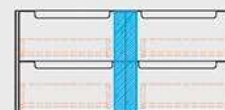

AINSLEY WALL HUNG

(Overall Depth 460MM)

Diamond Collection

CAWH52-600

CAWH52-750

CAWH52-900

CAWH52-1200

CAWH52-1500

		CABINET MATCH WITH				
		CT28	ST26/46/56	ST26FT/46FT/56FT	ST86	ST66FT/86FT
MODEL	CABINET ONLY	CERAMIC TOP	CATO/SNOW/PURE STONE TOP WITH UNDERMOUNT BASIN	CATO/SNOW/PURE FLAT STONE TOP ONLY	ALPINE STONE TOP WITH UNDERMOUNT BASIN	PALIS/ALPINE FLAT STONE TOP ONLY
CAWH52-600	\$675.00	\$775.00	\$1,155.00	\$905.00	\$1,270.00	\$995.00
CAWH52-750	\$805.00	\$899.00	\$1,289.00	\$1,079.00	\$1,419.00	\$1,189.00
CAWH52-900	\$895.00	\$1,025.00	\$1,435.00	\$1,209.00	\$1,579.00	\$1,329.00
CAWH52-1200	\$1,235.00	\$1,559.00	\$2,005.00	\$1,729.00	\$2,205.00	\$1,905.00
CAWH52-1500S	\$1,415.00	\$1,969.00	\$2,289.00	\$1,909.00	\$2,519.00	\$2,099.00
CAWH52-1500D	\$1,415.00	\$2,015.00	\$2,449.00	\$1,909.00	\$2,695.00	\$2,099.00

Prices of holes of benchtops on page 35-36

All prices are inclusive of GST. Terms and Conditions apply.