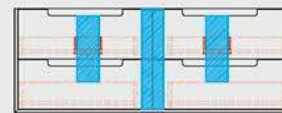

AINSLEY WALL HUNG

(Overall Depth 460MM)

Diamond Collection

CAWH52-600

CAWH52-750

CAWH52-900

CAWH52-1200

CAWH52-1500

		CABINET MATCH WITH				
		CT28	ST26/46/56	ST26FT/46FT/56FT	ST86	ST66FT/86FT
MODEL	CABINET ONLY	CERAMIC TOP	CATO/SNOW/PURE STONE TOP WITH UNDERMOUNT BASIN	CATO/SNOW/PURE FLAT STONE TOP ONLY	ALPINE STONE TOP WITH UNDERMOUNT BASIN	PALIS/ALPINE FLAT STONE TOP ONLY
CAWH52-600	\$675.00	\$775.00	\$1,155.00	\$905.00	\$1,270.00	\$995.00
CAWH52-750	\$805.00	\$899.00	\$1,289.00	\$1,079.00	\$1,419.00	\$1,189.00
CAWH52-900	\$895.00	\$1,025.00	\$1,435.00	\$1,209.00	\$1,579.00	\$1,329.00
CAWH52-1200	\$1,235.00	\$1,559.00	\$2,005.00	\$1,729.00	\$2,205.00	\$1,905.00
CAWH52-1500S	\$1,415.00	\$1,969.00	\$2,289.00	\$1,909.00	\$2,519.00	\$2,099.00
CAWH52-1500D	\$1,415.00	\$2,015.00	\$2,449.00	\$1,909.00	\$2,695.00	\$2,099.00

Prices of holes of benchtops on page 35-36

All prices are inclusive of GST. Terms and Conditions apply.