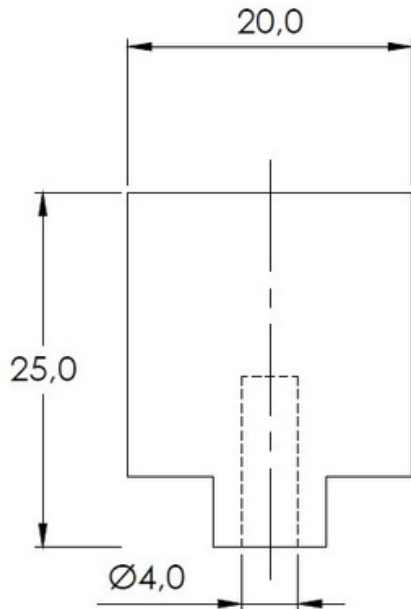

## Fluted Knob - Rhea

FINISHES	
	Aged Brass
	Brushed Brass
	Brushed Nickel
	Matt Black
	White

DIAMETER	PROJECTION
20mm	25mm

Fixings: All single-fix cabinet handles are supplied with 1 x 25mm M4 fixing screw.