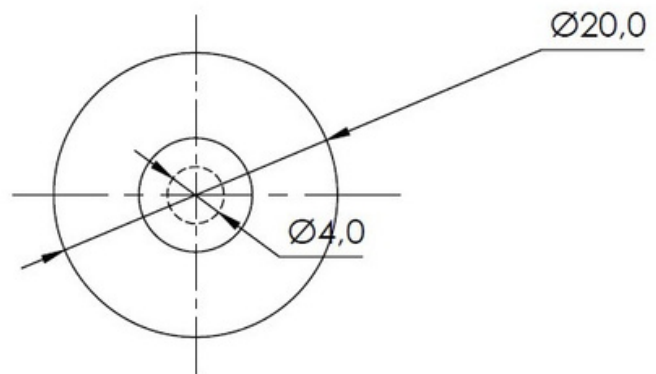

## Fluted Knob - Rhea

FINISHES	
	Aged Brass
	Brushed Brass
	Brushed Nickel
	Matt Black
	White

DIAMETER	PROJECTION
20mm	25mm

Fixings: All single-fix cabinet handles are supplied with 1 x 25mm M4 fixing screw.