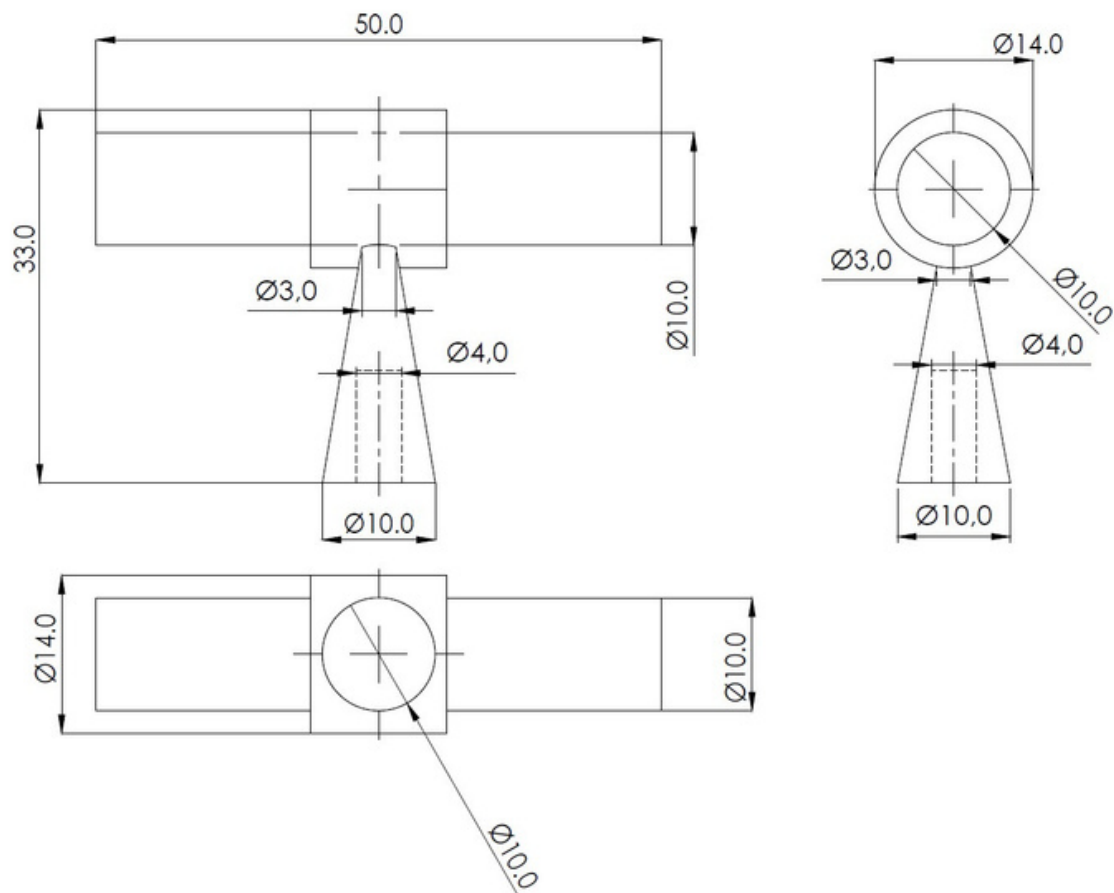

## Timeless T-Bar - Cora

FINISHES	
	Aged Brass
	Brushed Brass
	Brushed Nickel
	Matt Black
	White

LENGTH	PROJECTION
50mm	33mm

Fixings: All single-fix cabinet handles are supplied with 1 x 25mm M4 fixing screw.