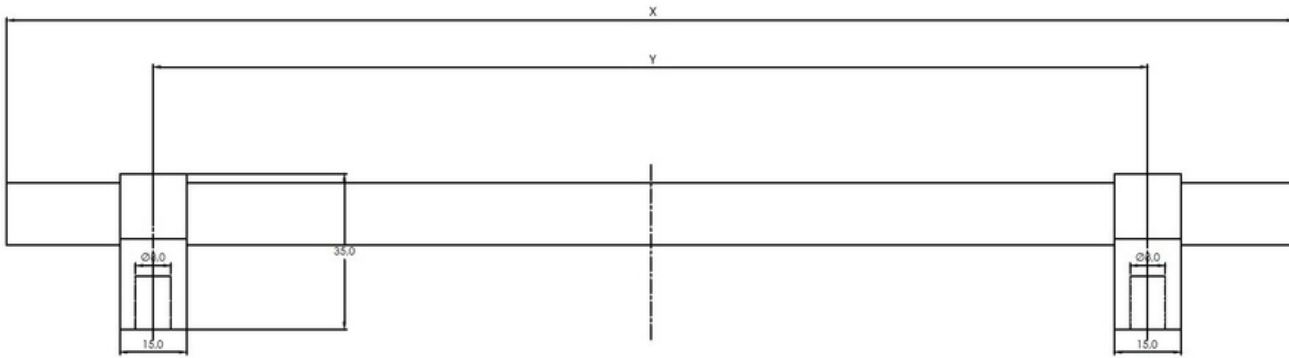

### FINISHES

-  Aged Brass
-  Brushed Brass
-  Brushed Nickel
-  Matt Black
-  White

SIZE	OVERALL (X)	C2C (Y)
Medium	230mm	160mm
Large	290mm	224mm
Extra Large	500mm	416mm

**Fixings:** All dual-fix cabinet handles are supplied with 2 x 25mm M4 fixing screws.  
Extra Large size are also supplied with 2 x 45mm M4 fixing screws.