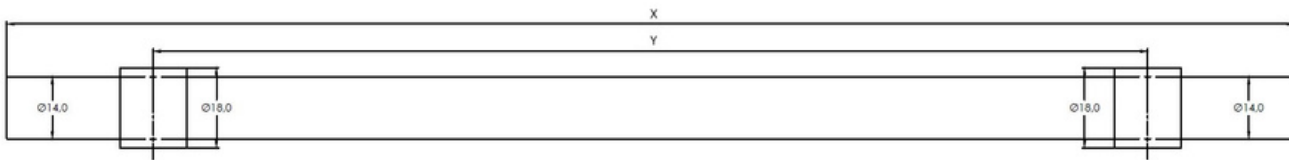

### FINISHES

-  Aged Brass
-  Brushed Brass
-  Brushed Nickel
-  Matt Black
-  White

SIZE	OVERALL (X)	C2C (Y)
Medium	230mm	160mm
Large	290mm	224mm
Extra Large	500mm	416mm

**Fixings:** All dual-fix cabinet handles are supplied with 2 x 25mm M4 fixing screws.  
Extra Large size are also supplied with 2 x 45mm M4 fixing screws.