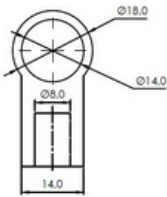

### FINISHES

-  Aged Brass
-  Brushed Brass
-  Brushed Nickel
-  Matt Black
-  White

SIZE	OVERALL (X)	C2C (Y)
Medium	230mm	160mm
Large	290mm	224mm
Extra Large	500mm	416mm

**Fixings:** All dual-fix cabinet handles are supplied with 2 x 25mm M4 fixing screws.  
Extra Large size are also supplied with 2 x 45mm M4 fixing screws.