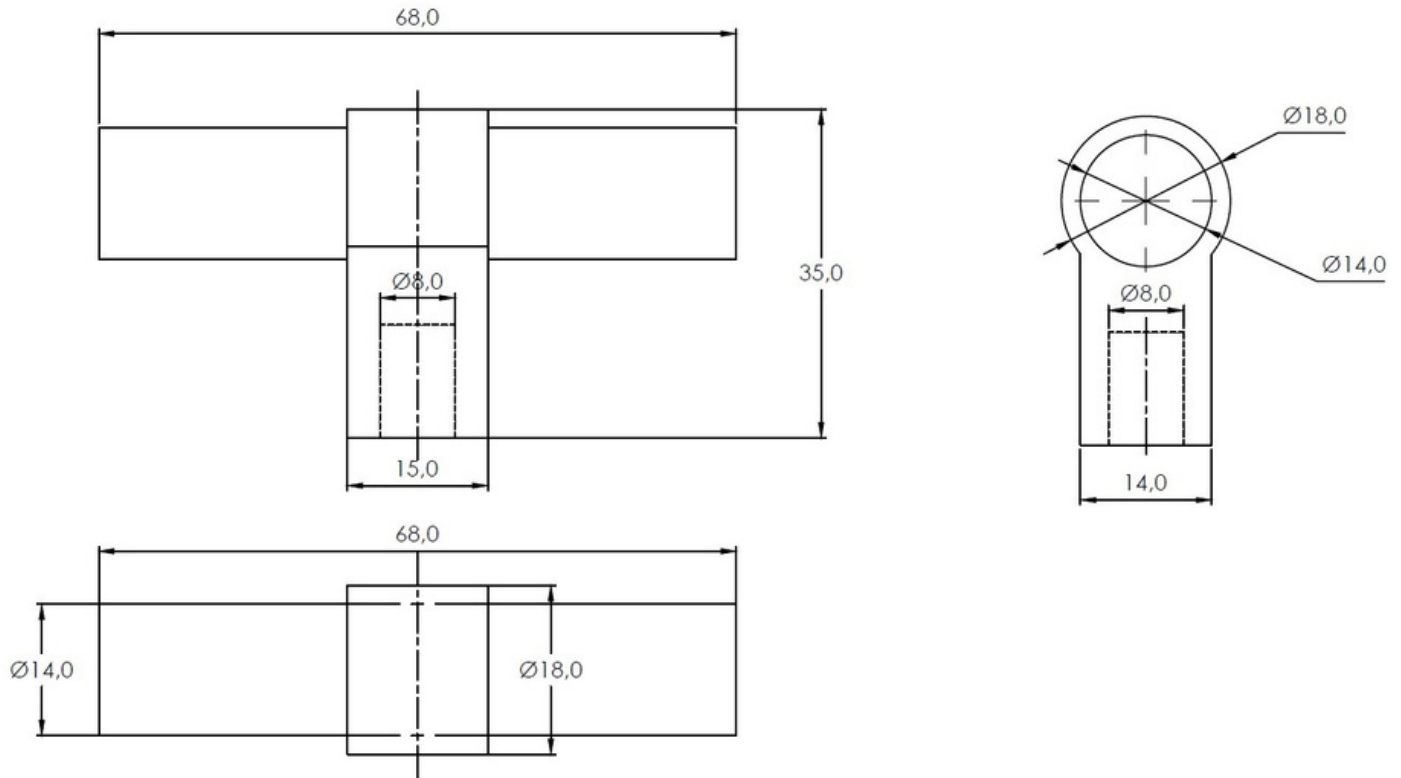

Fluted T-Bar - Athena

FINISHES	
	Aged Brass
	Brushed Brass
	Brushed Nickel
	Matt Black
	White

LENGTH	PROJECTION
68mm	35mm

Fixings: All single-fix cabinet handles are supplied with 1 x 25mm M4 fixing screw.