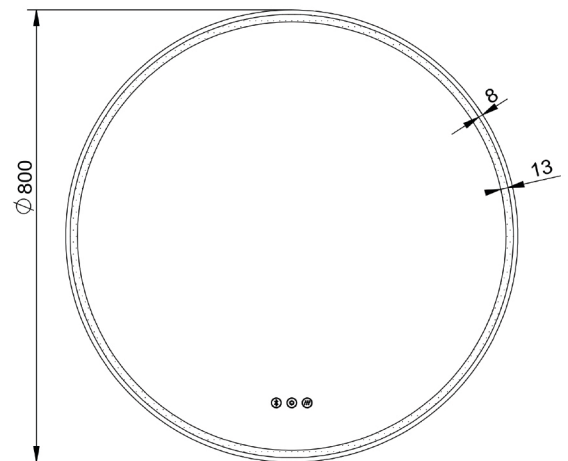

WARRANTY

5 years

*Conditions apply

To clean this mirror, wipe it with a soft microfiber cloth or a lint free cloth that has been rinsed in warm water and wrung out well, then rub the mirror gently with a soft dry cloth.

PLEASE do not use glass or window cleaner, or other cleaners with chemical agents. These may damage the silver coating and brown marks can result.

Please confirm all particulars with your sales consultant or refer to our website for more information prior to purchase.