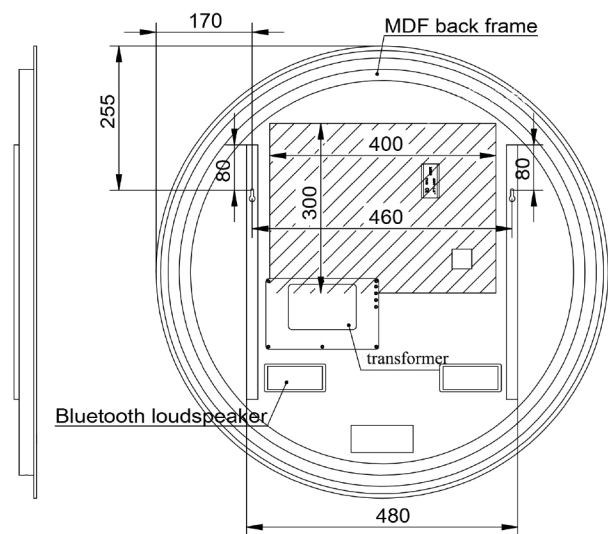

WARRANTY

5 years

*Conditions apply

To clean this mirror, wipe it with a soft microfiber cloth or a lint free cloth that has been rinsed in warm water and wrung out well, then rub the mirror gently with a soft dry cloth.

PLEASE do not use glass or window cleaner, or other cleaners with chemical agents. These may damage the silver coating and brown marks can result.

Please confirm all particulars with your sales consultant or refer to our website for more information prior to purchase.