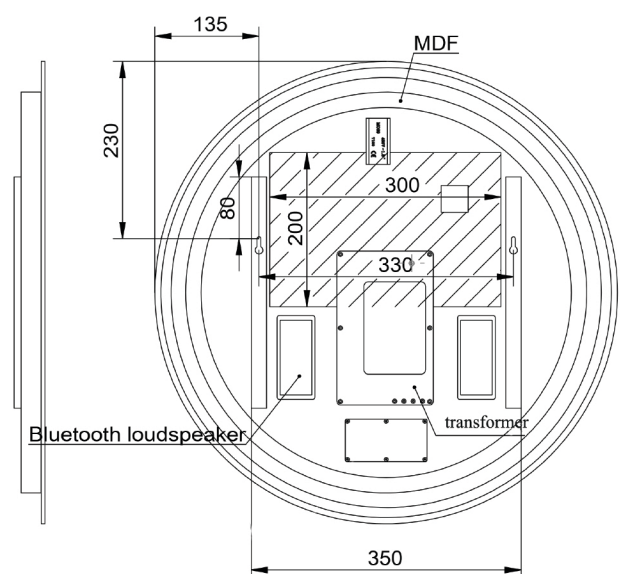

WARRANTY

5 years

*Conditions apply

To clean this mirror, wipe it with a soft microfiber cloth or a lint free cloth that has been rinsed in warm water and wrung out well, then rub the mirror gently with a soft dry cloth.

PLEASE do not use glass or window cleaner, or other cleaners with chemical agents. These may damage the silver coating and brown marks can result.

Please confirm all particulars with your sales consultant or refer to our website for more information prior to purchase.