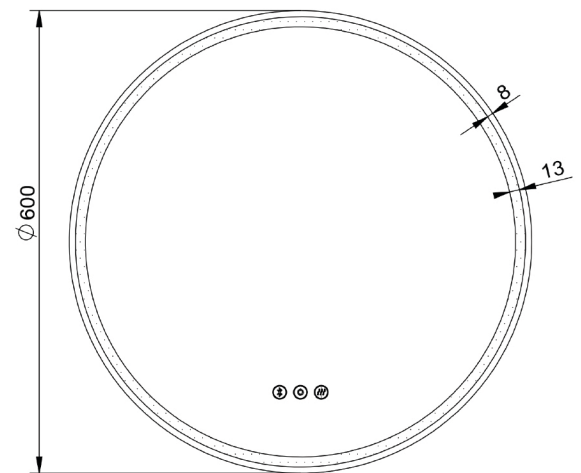

WARRANTY

5 years

*Conditions apply

To clean this mirror, wipe it with a soft microfiber cloth or a lint free cloth that has been rinsed in warm water and wrung out well, then rub the mirror gently with a soft dry cloth.

PLEASE do not use glass or window cleaner, or other cleaners with chemical agents. These may damage the silver coating and brown marks can result.

Please confirm all particulars with your sales consultant or refer to our website for more information prior to purchase.