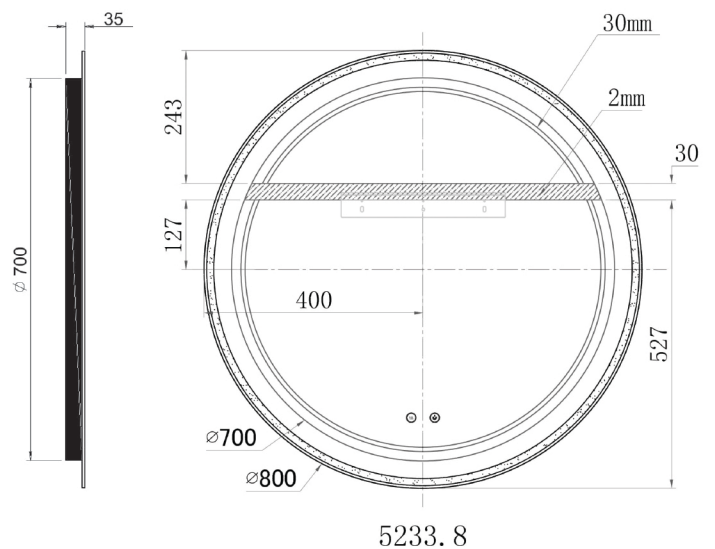

Optional Extra: Aluminium Coloured Frames

Matt Black	●
Gun Metal	●
Brushed Nickel	●
Brushed Brass	●
Rose Gold	●
Brushed Gold	●

WARRANTY

5 years

*Conditions apply

To clean this mirror, wipe it with a soft microfiber cloth or a lint free cloth that has been rinsed in warm water and wrung out well, then rub the mirror gently with a soft dry cloth.

PLEASE do not use glass or window cleaner, or other cleaners with chemical agents. These may damage the silver coating and brown marks can result.

Please confirm all particulars with your sales consultant or refer to our website for more information prior to purchase.