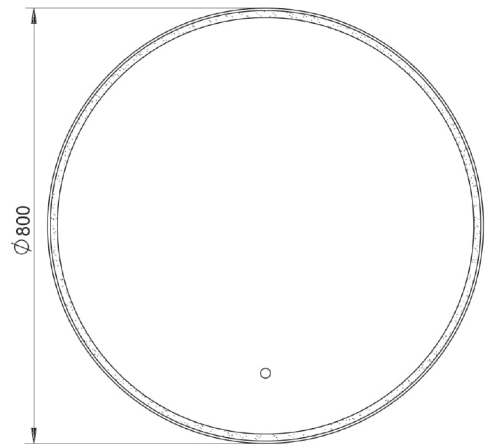

Optional Extra: Aluminium Coloured Frames

Matt Black	●
Gun Metal	●
Brushed Nickel	●
Brushed Brass	●
Rose Gold	●
Brushed Gold	●

WARRANTY

5 years

*Conditions apply

To clean this mirror, wipe it with a soft microfiber cloth or a lint free cloth that has been rinsed in warm water and wrung out well, then rub the mirror gently with a soft dry cloth.

PLEASE do not use glass or window cleaner, or other cleaners with chemical agents. These may damage the silver coating and brown marks can result.

Please confirm all particulars with your sales consultant or refer to our website for more information prior to purchase.