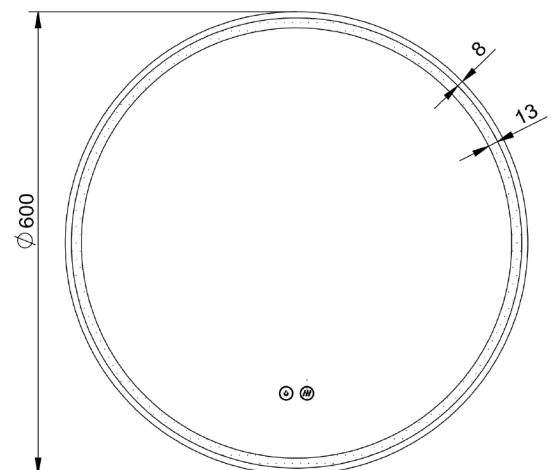

WARRANTY

5 years

*Conditions apply

To clean this mirror, wipe it with a soft microfiber cloth or a lint free cloth that has been rinsed in warm water and wrung out well, then rub the mirror gently with a soft dry cloth.

PLEASE do not use glass or window cleaner, or other cleaners with chemical agents. These may damage the silver coating and brown marks can result.

Please confirm all particulars with your sales consultant or refer to our website for more information prior to purchase.