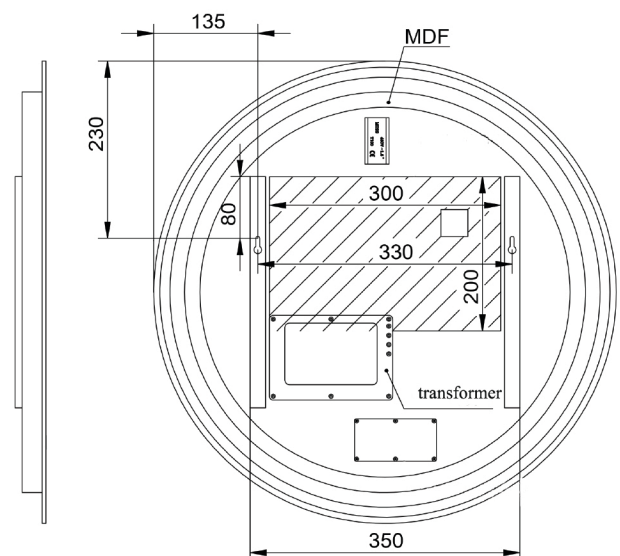

WARRANTY

5 years

*Conditions apply

To clean this mirror, wipe it with a soft microfiber cloth or a lint free cloth that has been rinsed in warm water and wrung out well, then rub the mirror gently with a soft dry cloth.

PLEASE do not use glass or window cleaner, or other cleaners with chemical agents. These may damage the silver coating and brown marks can result.

Please confirm all particulars with your sales consultant or refer to our website for more information prior to purchase.