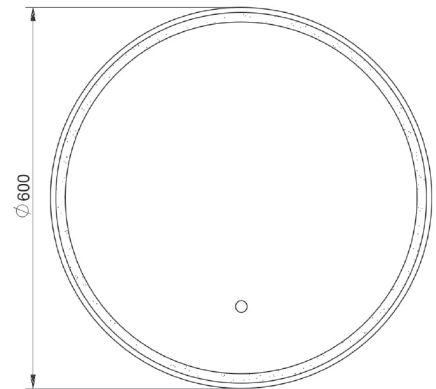

SPHERE 600

RSP60

Size (mm):

Diameter	600
Depth	35

Features

LED Lighting	✓
Copper Free Mirror	✓

Optional Extra: Aluminium Coloured Frames

Matt Black	●
Gun Metal	●
Brushed Nickel	●
Brushed Brass	●
Rose Gold	●
Brushed Gold	●