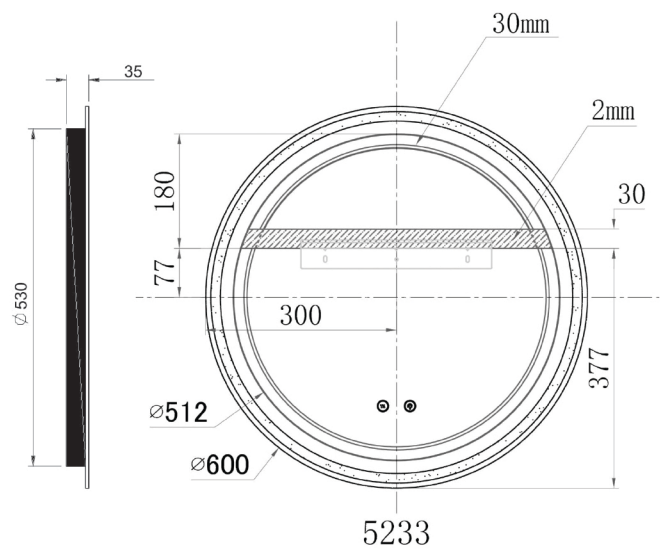

SPHERE 600

RSP60

Size (mm):

Diameter	600
Depth	35

Features

LED Lighting	✓
Copper Free Mirror	✓

Optional Extra: Aluminium Coloured Frames

Matt Black	●
Gun Metal	●
Brushed Nickel	●
Brushed Brass	●
Rose Gold	●
Brushed Gold	●