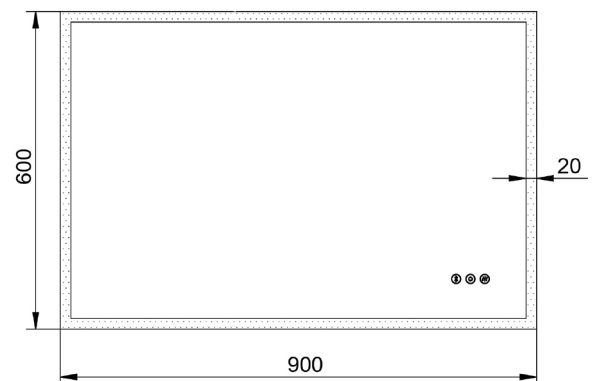

WARRANTY

5 years

*Conditions apply

To clean this mirror, wipe it with a soft microfiber cloth or a lint free cloth that has been rinsed in warm water and wrung out well, then rub the mirror gently with a soft dry cloth.

PLEASE do not use glass or window cleaner, or other cleaners with chemical agents. These may damage the silver coating and brown marks can result.

Please confirm all particulars with your sales consultant or refer to our website for more information prior to purchase.