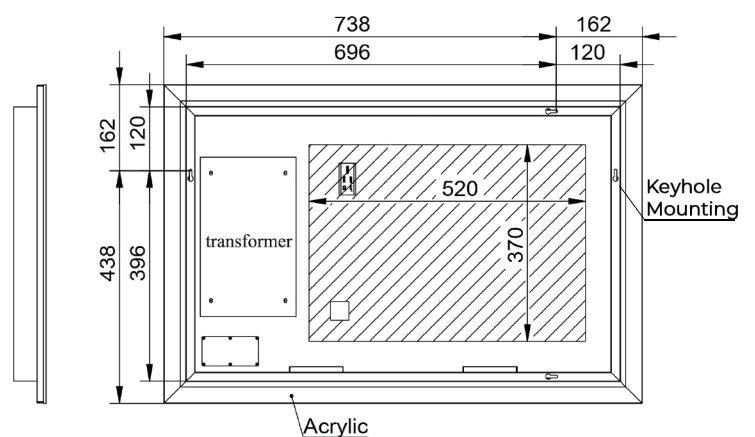

WARRANTY

5 years

*Conditions apply

To clean this mirror, wipe it with a soft microfiber cloth or a lint free cloth that has been rinsed in warm water and wrung out well, then rub the mirror gently with a soft dry cloth.

PLEASE do not use glass or window cleaner, or other cleaners with chemical agents. These may damage the silver coating and brown marks can result.

Please confirm all particulars with your sales consultant or refer to our website for more information prior to purchase.