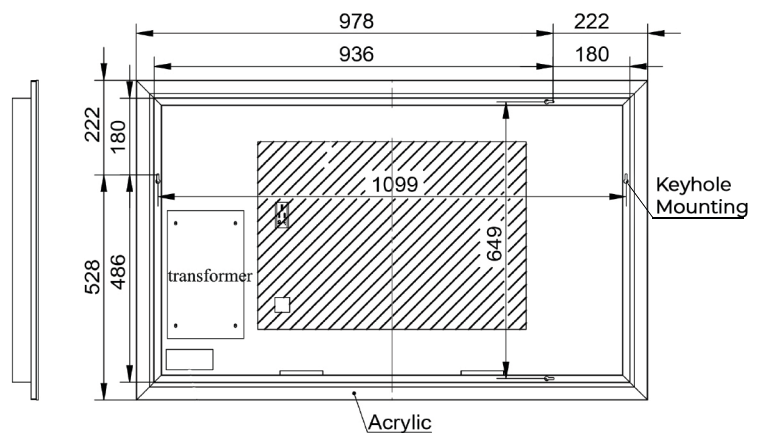

KARA PREMIUM 1200

RKAP120

Size (mm):

Width	1200
Height	750
Depth	61

Orientation:

Horizontal / Vertical

Features

LED Lighting	✓
Demister	✓
Copper Free Mirror	✓
Bluetooth Audio	✓
Adjustable Colour Temperature	✓