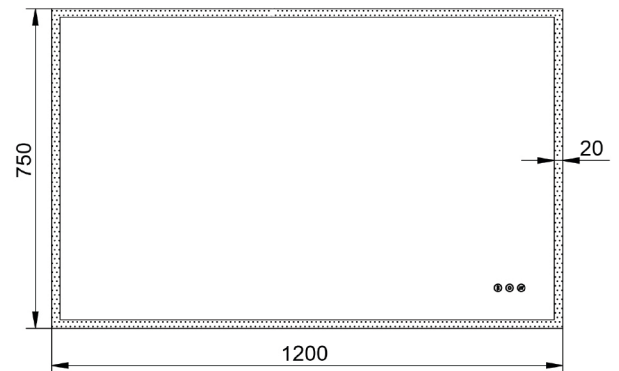

KARA PREMIUM 1200

RKAP120

Size (mm):

Width	1200
Height	750
Depth	61

Orientation:

Horizontal / Vertical

Features

LED Lighting	✓
Demister	✓
Copper Free Mirror	✓
Bluetooth Audio	✓
Adjustable Colour Temperature	✓